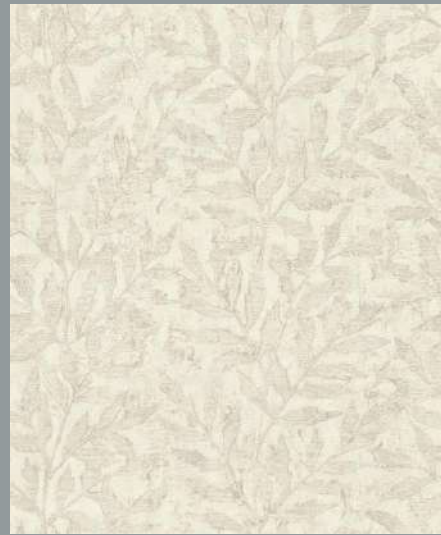

977035

977011

977028

977059

977066